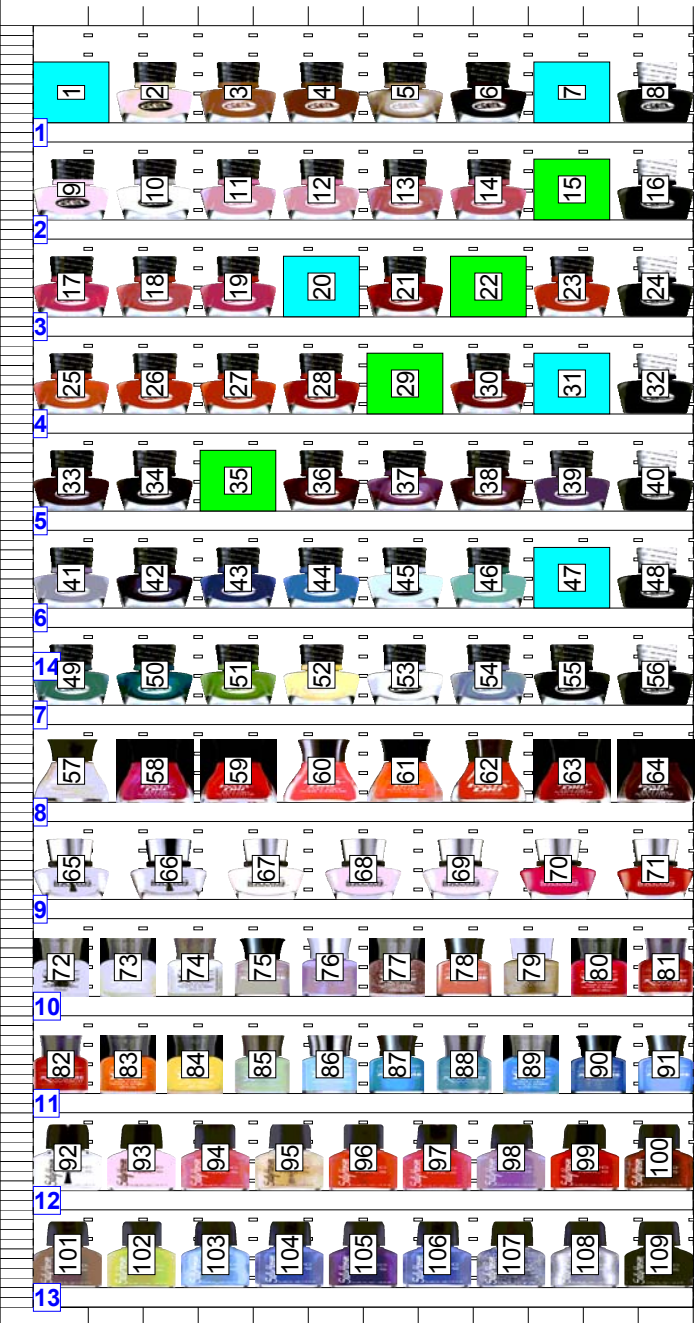

L&R - Sally Hansen - 2x66 Spring 2016

Positions (On Fixtures, Within Planograms)

Planogram: SH MULT SPRING 16 ... Width: 2 ft Segments: 2 L&R - Sally Hansen - 2x66

Shelf 13		8800000110736 SHW tray HAN COLOR OPP 2.2 S16			h: 1.00 in		w: 12.00 in		d: 9.75 in	
Location ID	UPC	Coty ID	ID	Name	Row	Col	Facings			
101	074170382624	30072856043	30072856043	Hard As Nails Color-Tough Taupe	0	0	1			
102	074170382679	30072856048	30072856048	Hard As Nails Color-Limestone	0	0	1			
103	074170382730	30072856054	30072856054	Hard As Nails Color-Frozen Solid	0	0	1			
104	074170382761	30072856057	30072856057	Hard As Nails Color-Sturdy Sapphire	0	0	1			
105	074170382815	30072856062	30072856062	Hard As Nails Color-Rock Bottom	0	0	1			
106	074170382839	30072856064	30072856064	Hard As Nails Color-Crystal Clear	0	0	1			
107	074170382877	30072856068	30072856068	Hard As Nails Color-Ice Queen	0	0	1			
108	074170382884	30072856069	30072856069	Hard As Nails Color-Pumping Iron	0	0	1			
109	074170382914	30072856072	30072856072	Hard As Nails Color-Black Heart	0	0	1			

Pegboard 14 h: 66.00 in w: 24.00 in d: 0.10 in

Shelf 12		8800000110733 SHW tray HAN COLOR OPP 1.2 S16			h: 1.00 in		w: 12.00 in		d: 9.75 in	
Location ID	UPC	Coty ID	ID	Name	Row	Col	Facings			
92	074170382228	30072856002	30072856002	Hard As Nails Color-Hard To Get	0	0	1			
93	074170382273	30072856007	30072856007	Hard As Nails Color-Hard-Core Party	0	0	1			
94	074170382341	30072856014	30072856014	Hard As Nails Color-Tough Chick	0	0	1			
95	074170382396	30072856019	30072856019	Hard As Nails Color-Rock Candy	0	0	1			
96	074170382402	30072856020	30072856020	Hard As Nails Color-Rock N' Roll	0	0	1			
97	074170382419	30072856021	30072856021	Hard As Nails Color-Love Rocks	0	0	1			
98	074170382464	30072856026	30072856026	Hard As Nails Color-No Hard Feelings	0	0	1			
99	074170382525	30072856032	30072856032	Hard As Nails Color-Tough Love	0	0	1			
100	074170382556	30072856035	30072856035	Hard As Nails Color-Unbreakable Heart	0	0	1			

Shelf 11		8800000110833 SHW tray XTREME WEAR 2.3 S16			h: 1.00 in		w: 12.00 in		d: 9.75 in	
Location ID	UPC	Coty ID	ID	Name	Row	Col	Facings			
82	074170415483	30535427170	30535427170	Hard As Nails Xtreme Wear-Hot Tamale	0	0	1			
83	074170346299	30070018006	30070018006	Hard As Nails Xtreme Wear-Sun Kissed	0	0	1			
84	074170346534	30070018027	30070018027	Hard As Nails Xtreme Wear-Mellow Yellow	0	0	1			
85	074170372946	30070018062	30070018062	Hard As Nails Xtreme Wear-Mint Sorbet	0	0	1			
86	074170402759	30074198481	30074198481	Hard As Nails Xtreme Wear-Breeze Blue	0	0	1			
87	074170428780	30536046325	30536046325	Hard As Nails Xtreme Wear-Big Teal	0	0	1			
88	074170415513	30535427280	30535427280	Hard As Nails Xtreme Wear-Jazzy Jade	0	0	1			
89	074170346275	30070018004	30070018004	Hard As Nails Xtreme Wear-Blue Me Away!	0	0	1			
90	074170431896	30995006322	30995006322	Hard As Nails Xtreme Wear-Dabbler	0	0	1			
91	074170428766	30536046240	30536046240	Hard As Nails Xtreme Wear-Babe Blue	0	0	1